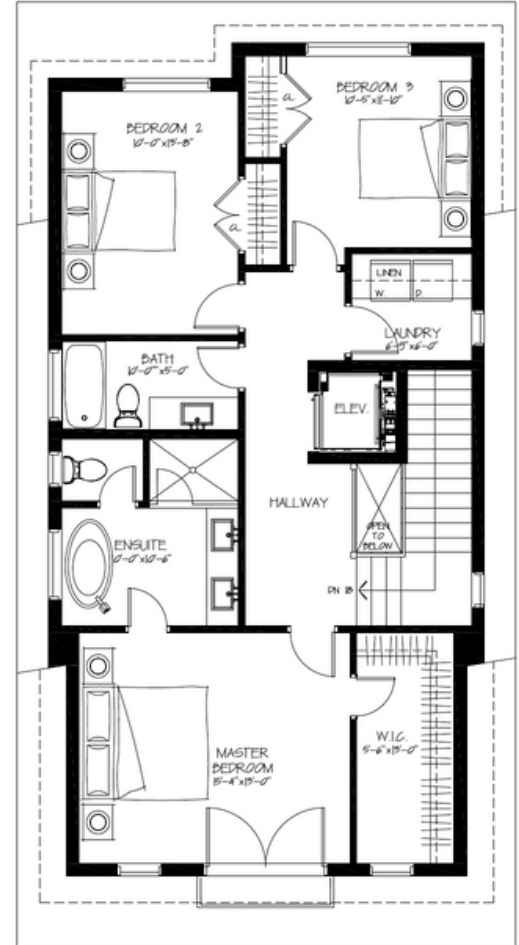

The Ridge

Elevation D w/ Elevator - Lot 4

Lower Level

Main Level

Upper Level

2,700 SF | 3 Bedrooms | 3.5 Bathrooms

Enjoy \$25,000 in bonuses with the purchase of these models!

- ➔ \$10,000 voucher to Dala Decor (furniture or lighting fixtures)
- ➔ \$15,000 voucher to apply to upgrades or cedar barrel sauna