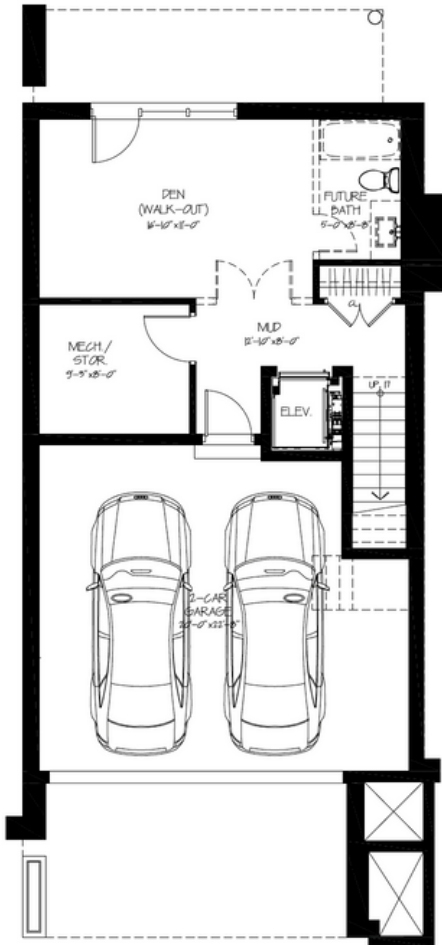

The Ridge

Elevation D w/ Elevator - Lot 4

Lower Level

Main Level

Upper Level

2,700 SF | 3 Bedrooms | 3.5 Bathrooms

Enjoy \$25,000 in bonuses with the purchase of these models!

- ➔ \$10,000 voucher to Dala Decor (furniture or lighting fixtures)
- ➔ \$15,000 voucher to apply to upgrades or cedar barrel sauna