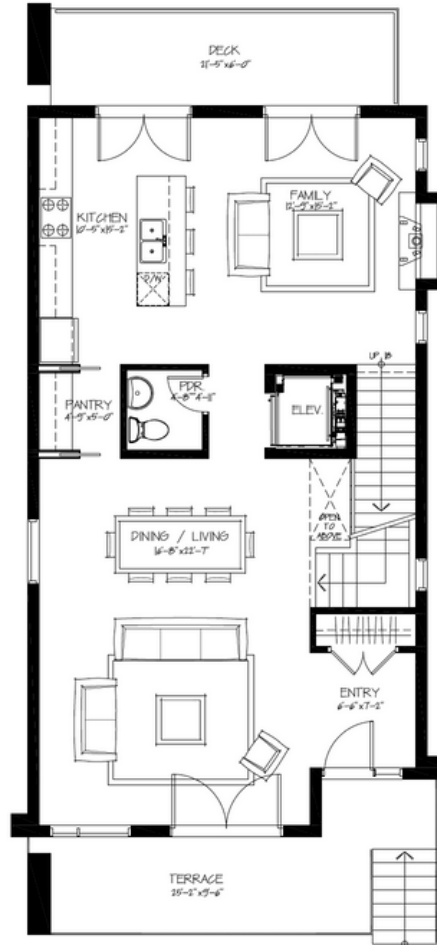

The Ridge

Elevation D w/ Elevator - Lot 4

Lower Level

Main Level

Upper Level

2,700 SF | 3 Bedrooms | 3.5 Bathrooms

Enjoy \$25,000 in bonuses with the purchase of these models!

- ➔ \$10,000 voucher to Dala Decor (furniture or lighting fixtures)
- ➔ \$15,000 voucher to apply to upgrades or cedar barrel sauna